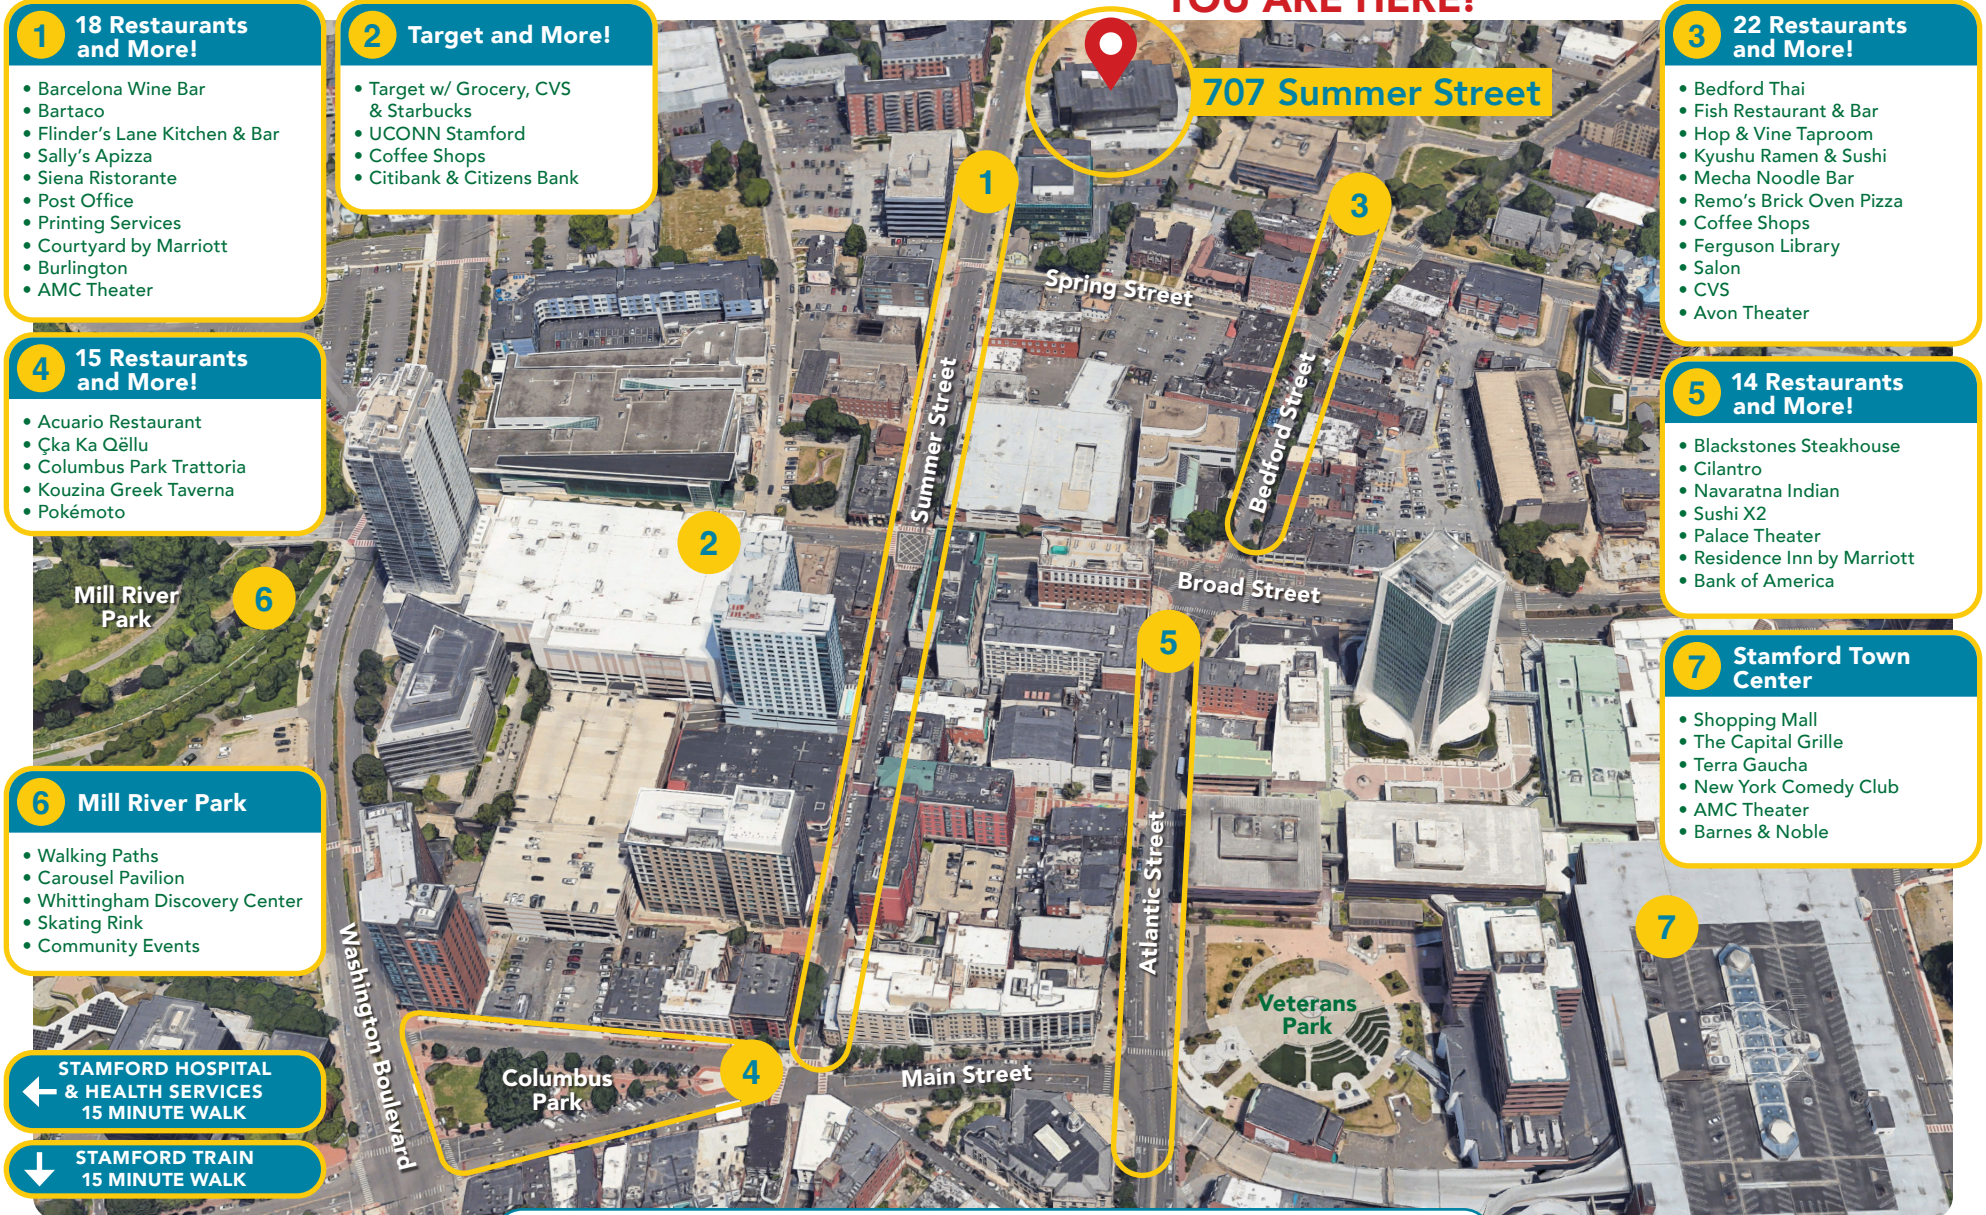

YOU ARE HERE!

1 18 Restaurants and More!

- Barcelona Wine Bar
- Bartaco
- Flinder's Lane Kitchen & Bar
- Sally's Apizza
- Siena Ristorante
- Post Office
- Printing Services
- Courtyard by Marriott
- Burlington
- AMC Theater

3 22 Restaurants and More!

- Bedford Thai
- Fish Restaurant & Bar
- Hop & Vine Taproom
- Kyushu Ramen & Sushi
- Mecha Noodle Bar
- Remo's Brick Oven Pizza
- Coffee Shops
- Ferguson Library
- Salon
- CVS
- Avon Theater

5 14 Restaurants and More!

- Blackstones Steakhouse
- Cilantro
- Navaratna Indian
- Sushi X2
- Palace Theater
- Residence Inn by Marriott
- Bank of America

6 Mill River Park

- Walking Paths
- Carousel Pavilion
- Whittingham Discovery Center
- Skating Rink
- Community Events

7 Stamford Town Center

- Shopping Mall
- The Capital Grille
- Terra Gaucha
- New York Comedy Club
- AMC Theater
- Barnes & Noble

6 Mill River Park

- Walking Paths
- Carousel Pavilion
- Whittingham Discovery Center
- Skating Rink
- Community Events