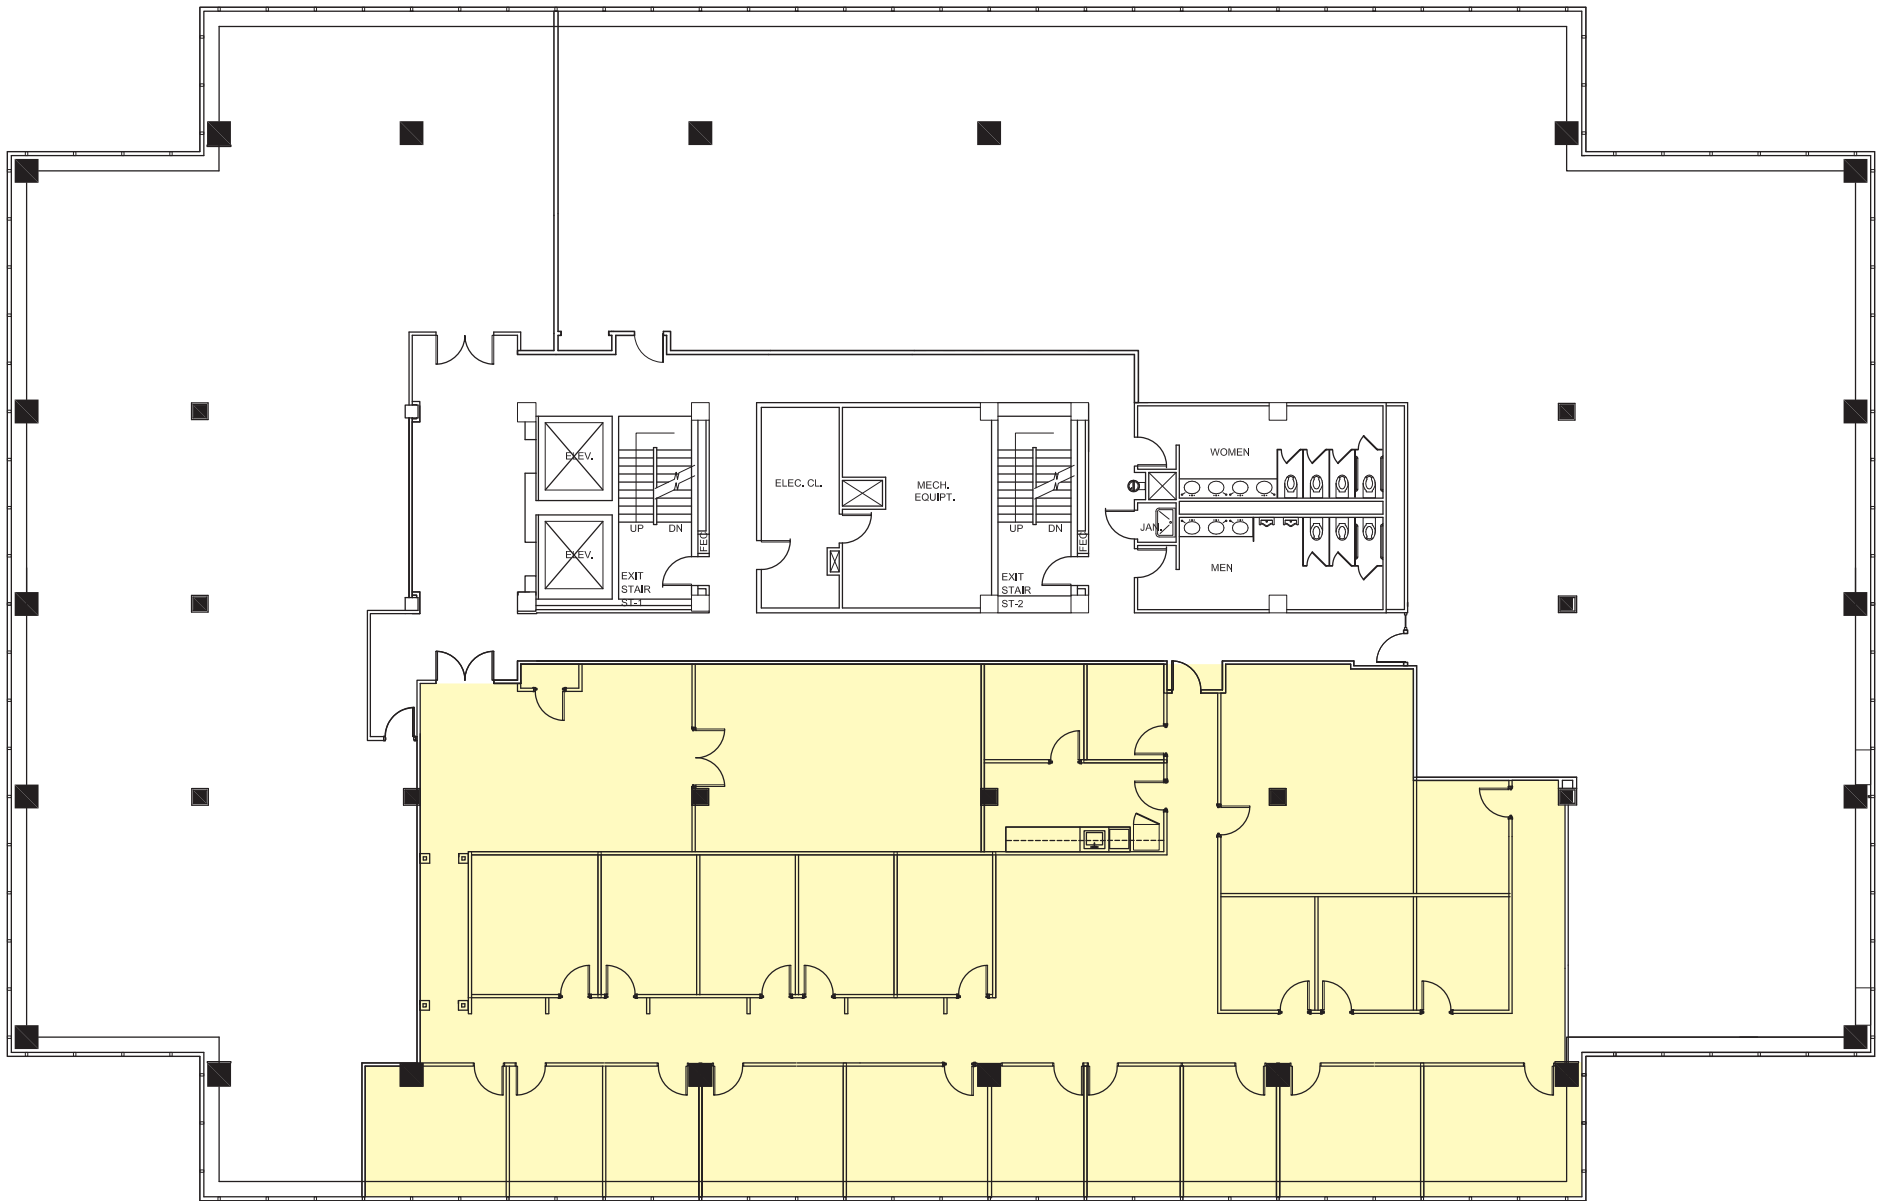

FIFTH FLOOR: 8,446 RSF AVAILABLE

For leasing information:
Betsy Buckley, Senior Vice President
203 705-2227 | c. 203 913-7404 | betsy.buckley@am.jll.com

George R. Walker, SIOR, Senior Vice President
203 705-2264 | george.walker@am.jll.com

707 Summer Street • Stamford, CT • 203 359-8500