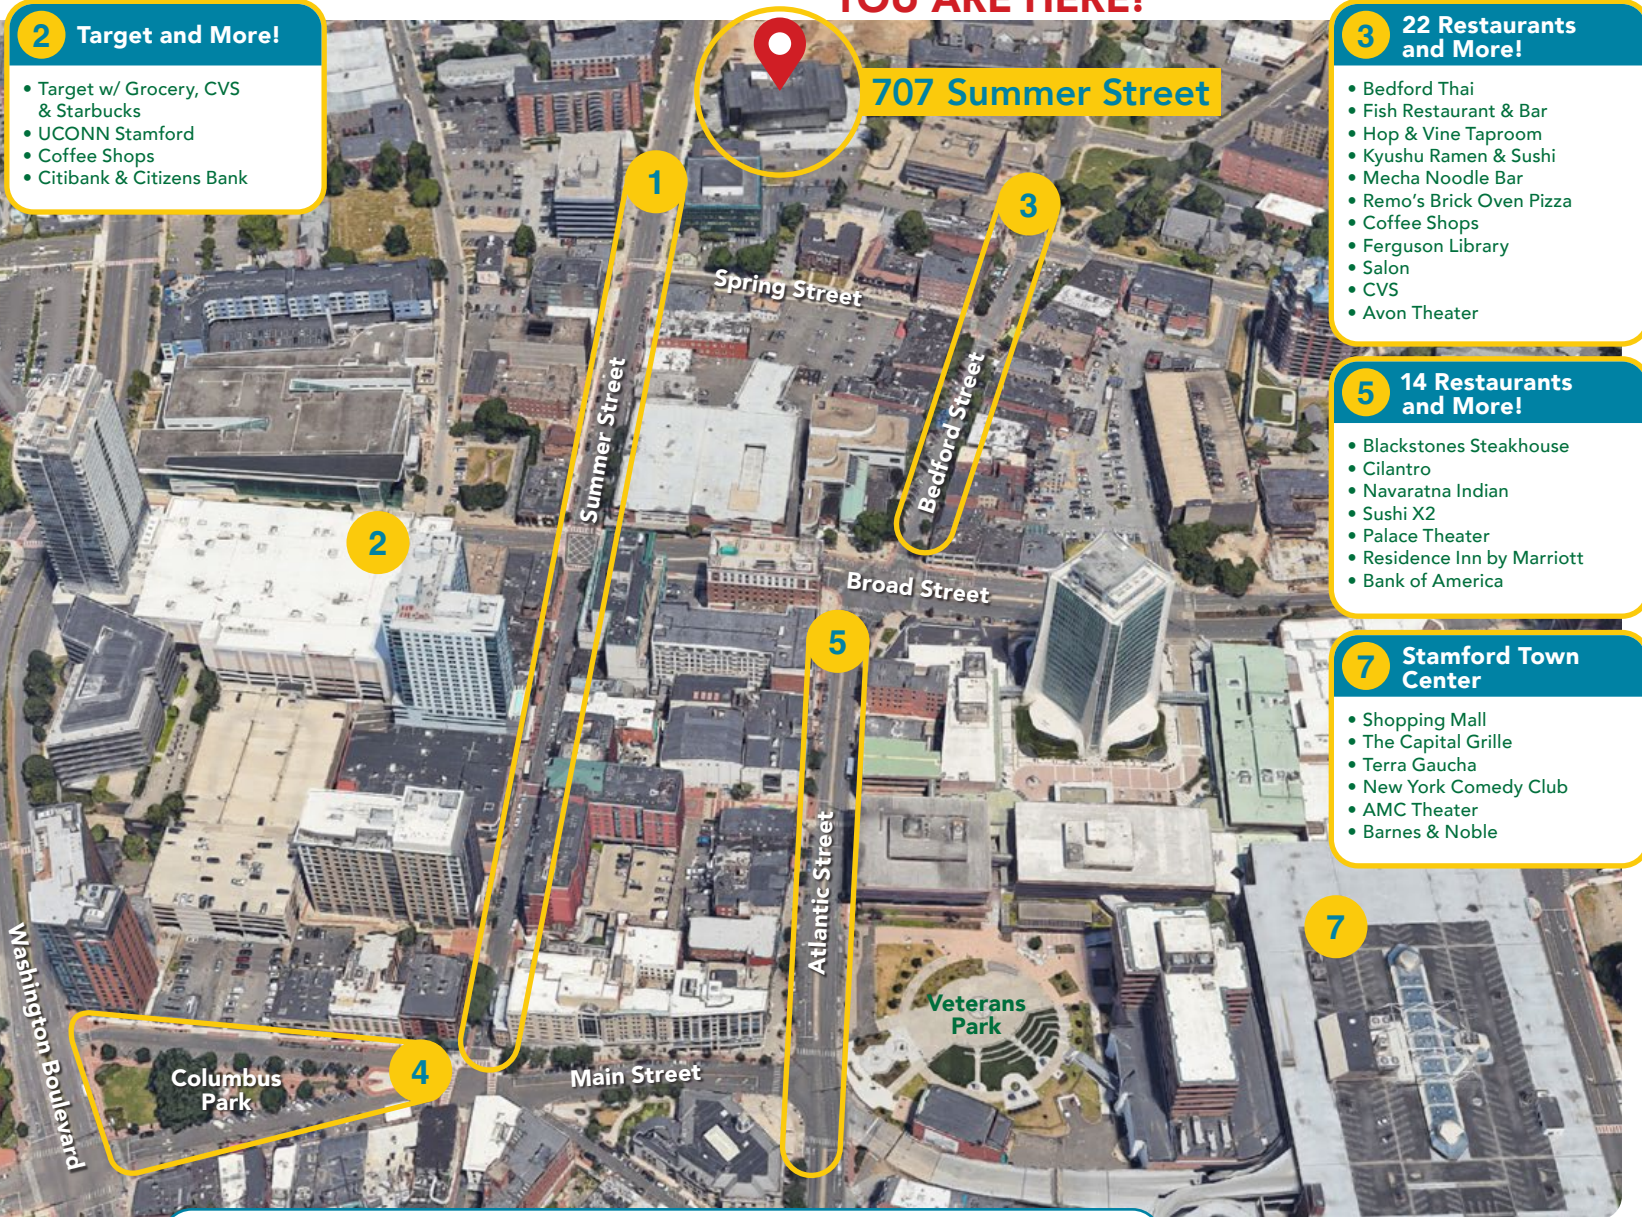

# Location Map

**1**  
SUMMER & SPRING STREET RESTAURANTS & CAFES

**2**  
COURTYARD BY MARRIOTT

**3**  
MILL RIVER PARK

**4**  
STAMFORD TRAIN STATION

← STAMFORD HOSPITAL & HEALTH SERVICES 5 MINUTE DRIVE

✈️ CLOSE TO AIRPORTS  
WESTCHESTER: 25 MINUTES  
LGA: 45 MINUTES  
JFK: 60 MINUTES

STAMFORD TRAIN STATION & I-95  
15 MINUTE WALK / 5 MINUTE DRIVE

↑ MERRITT PARKWAY  
10 MINUTE DRIVE

**5**  
THE ARMON HOTEL & CONFERENCE

**6**  
RIDGWAY SHOPPING PLAZA

**7**  
BEDFORD STREET SHOPPING, RESTAURANTS, PUBS

**5 14 Restaurants and More!**

- Blackstones Steakhouse
- Cilantro
- Navaratna Indian
- Sushi X2
- Palace Theater
- Residence Inn by Marriott
- Bank of America

**6 Mill River Park**

- Walking Paths
- Carousel Pavilion
- Whittingham Discovery Center
- Skating Rink
- Community Events

**7 Stamford Town Center**

- Shopping Mall
- The Capital Grille
- Terra Gaucha
- New York Comedy Club
- AMC Theater
- Barnes & Noble

← **STAMFORD HOSPITAL & HEALTH SERVICES**  
15 MINUTE WALK

↓ **STAMFORD TRAIN**  
15 MINUTE WALK